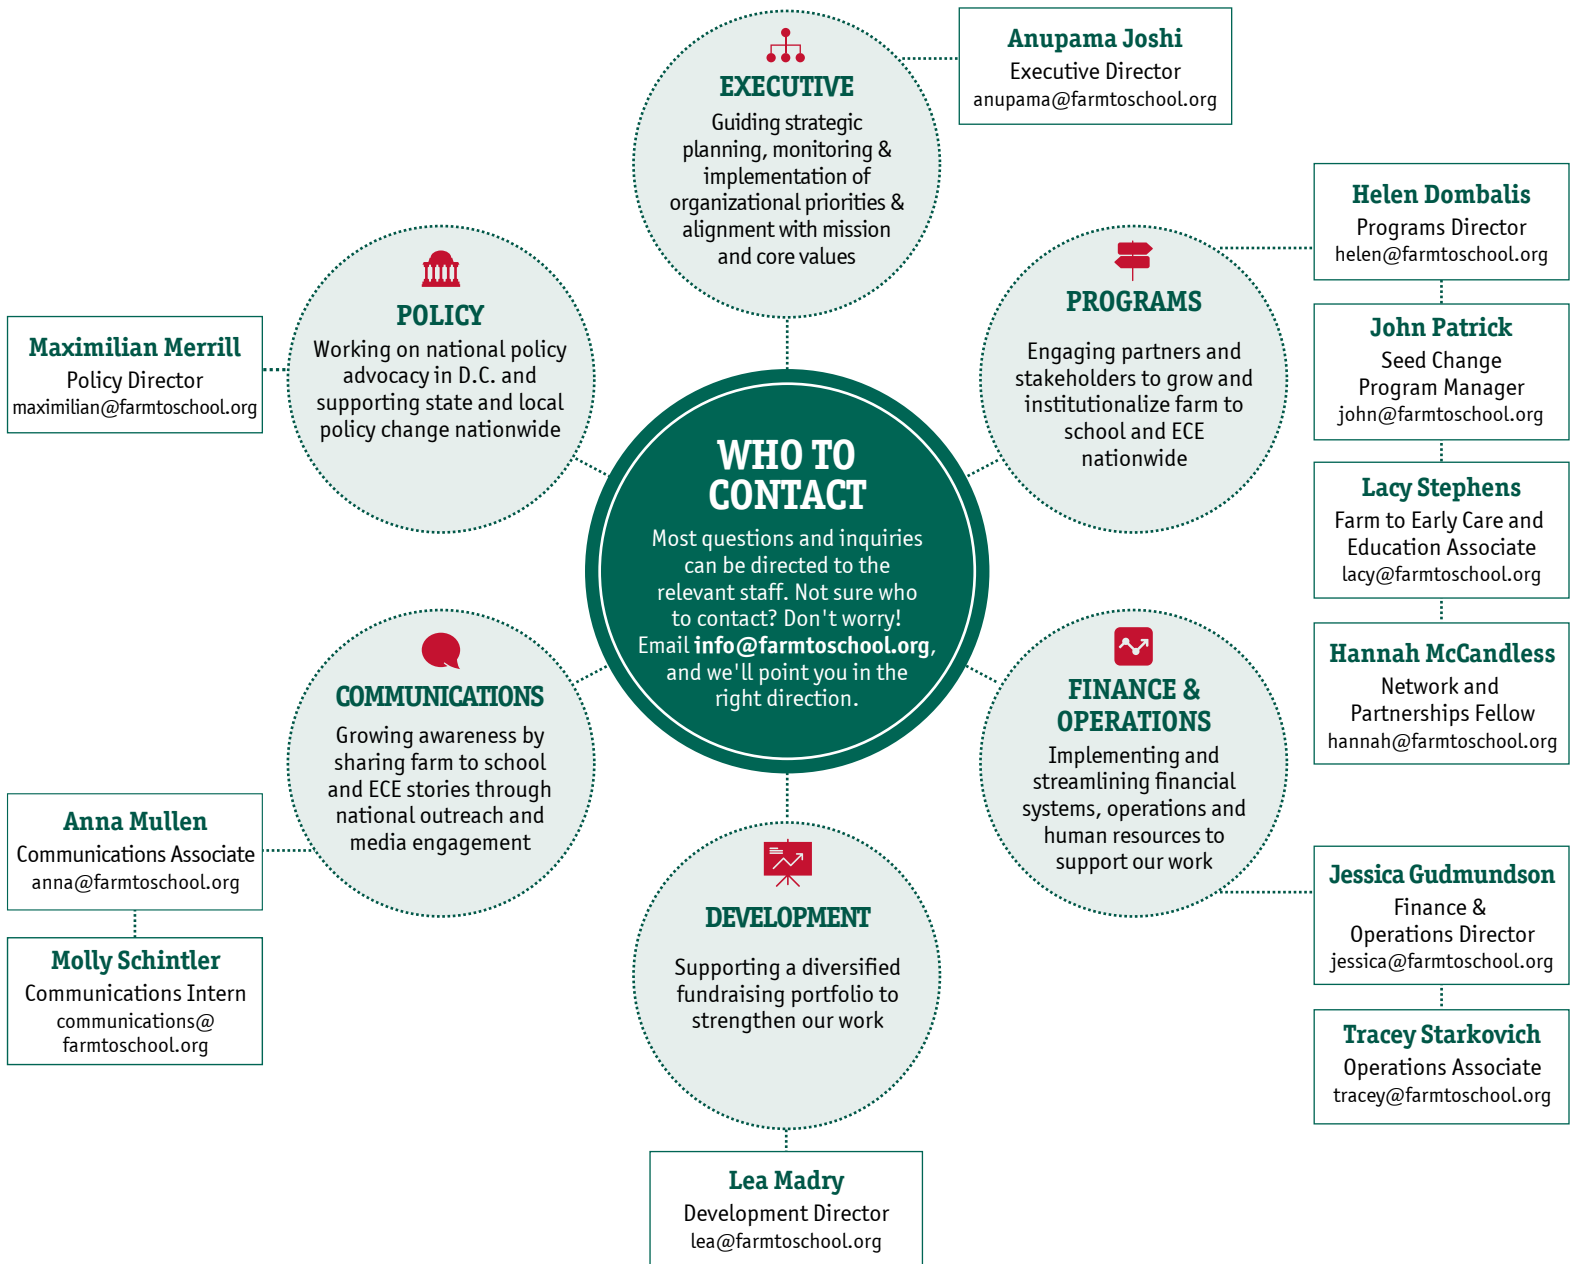

National Staff

National Farm to School Network staff coordinate network activities at the national level, engaging Core and Supporting Partners at the state and local level to institutionalize the farm to school and farm to early care and education (ECE) movement.

CONTRACTORS

In addition to our national staff team, we also work with a variety of contractors to support research, evaluation, website and resource library development.