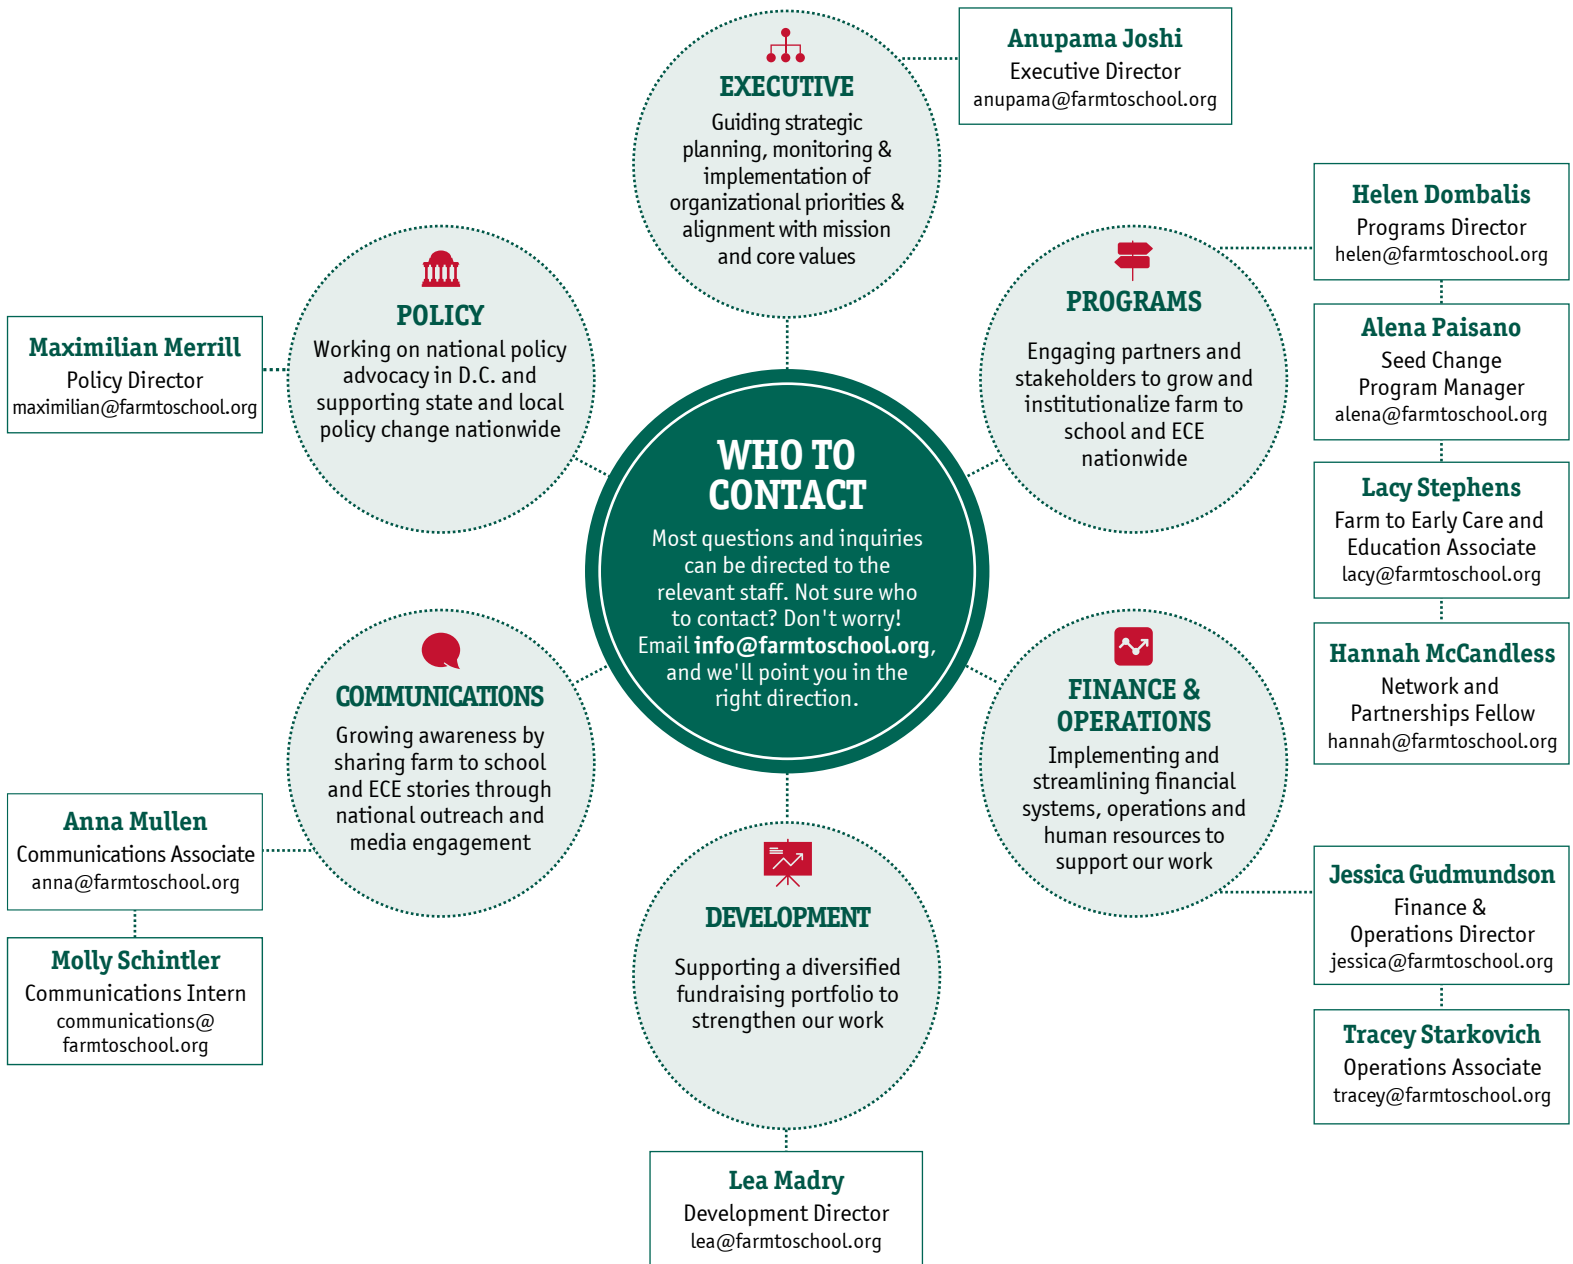

National Staff

National Farm to School Network staff coordinate network activities at the national level, engaging Core and Supporting Partners at the state and local level to institutionalize the farm to school and farm to early care and education (ECE) movement.

CONTRACTORS

In addition to our national staff team, we also work with a variety of contractors to support research, evaluation, website and resource library development.