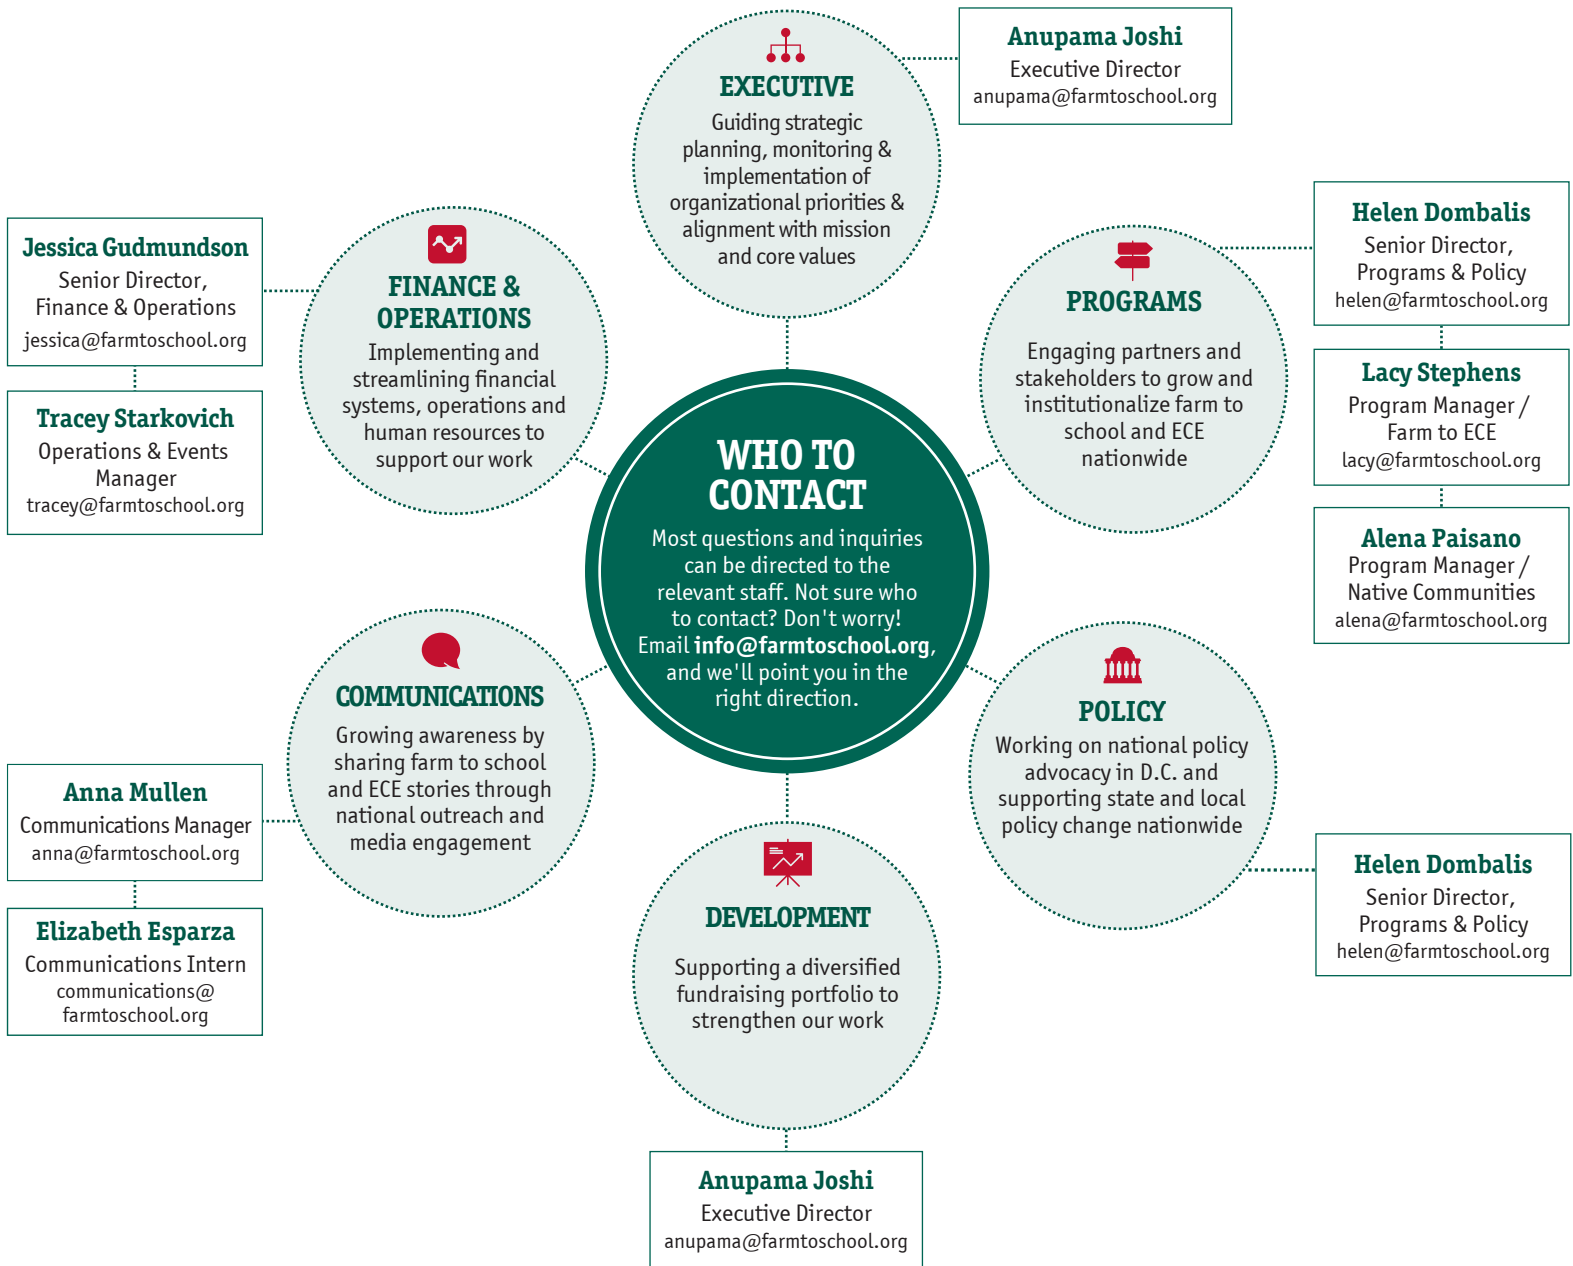

National Staff

National Farm to School Network staff coordinate network activities at the national level, engaging Core and Supporting Partners at the state and local level to institutionalize the farm to school and farm to early care and education (ECE) movement.

FELLOWS, INTERNS & CONTRACTORS

In addition to our full time national staff, we also work with a variety of fellows, interns and contractors to support research, evaluation, website maintenance and resource development.