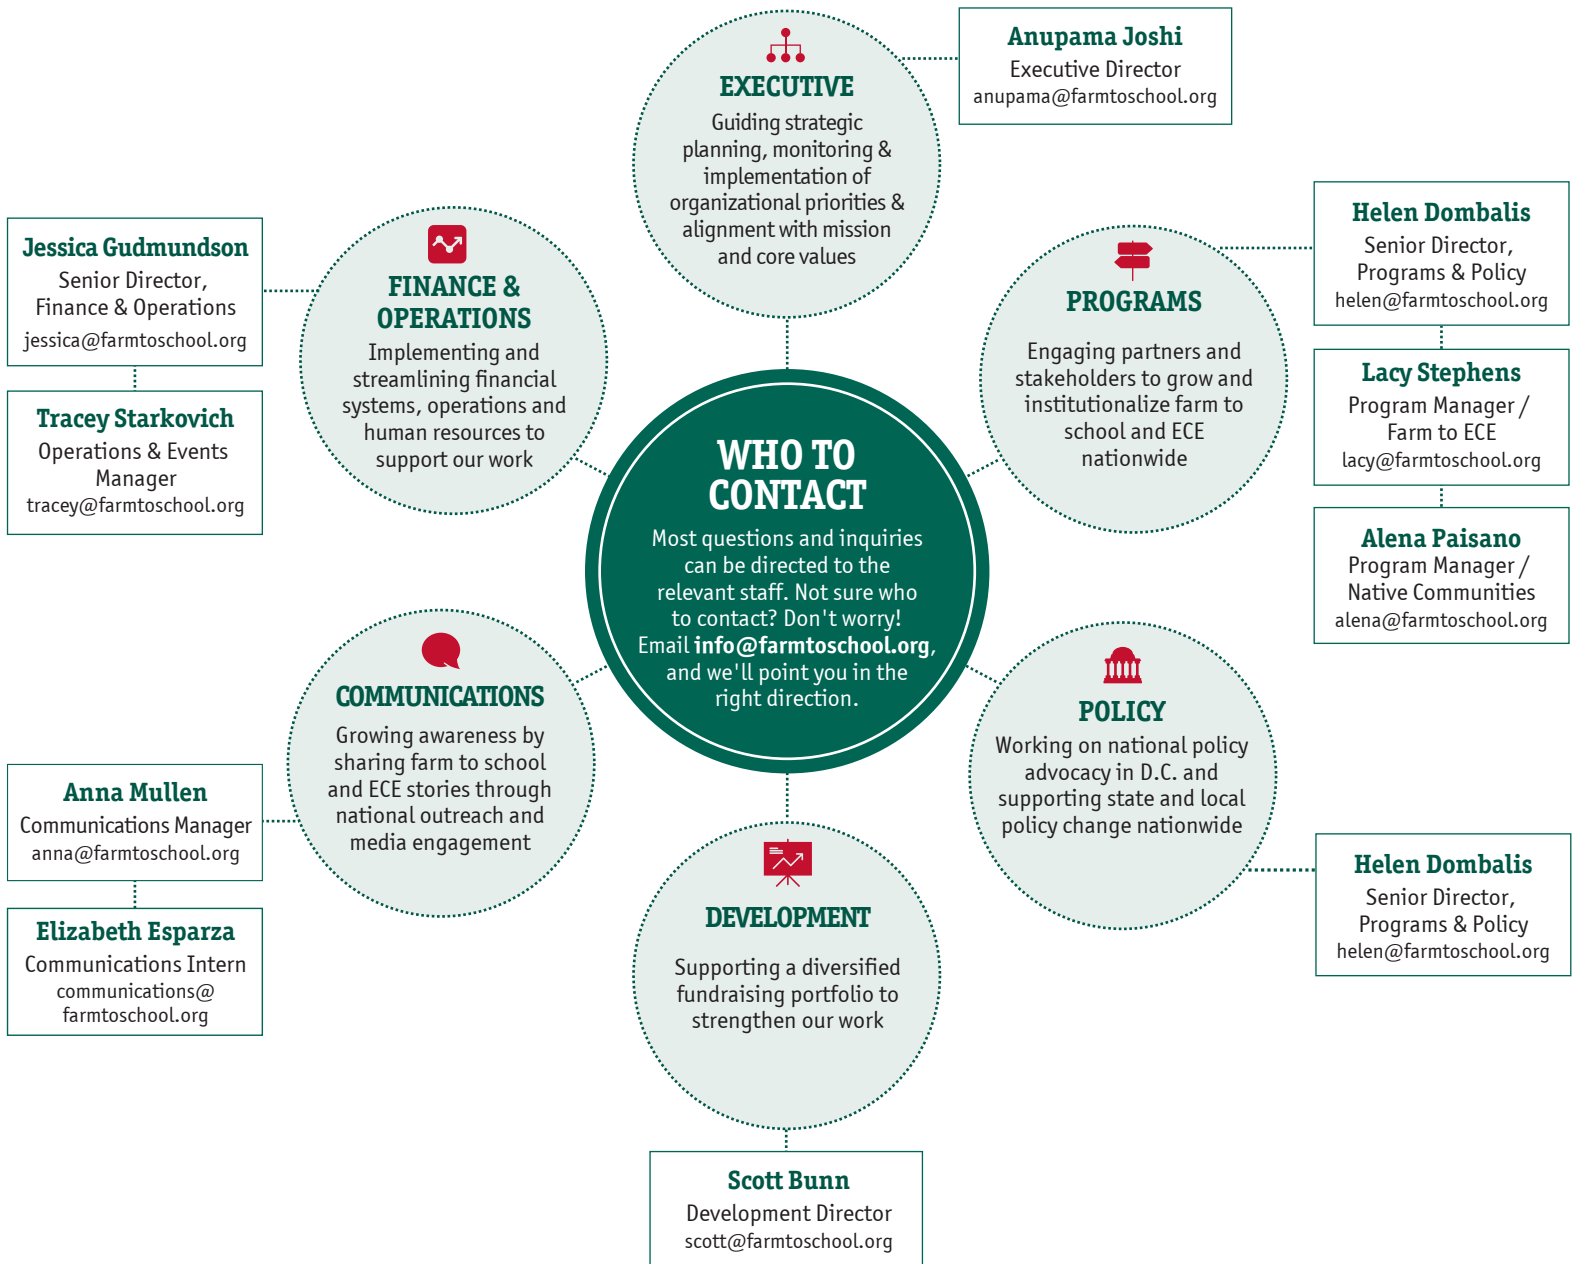

National Staff

National Farm to School Network staff coordinate network activities at the national level, engaging Core and Supporting Partners at the state and local level to institutionalize the farm to school and farm to early care and education (ECE) movement.

FELLOWS, INTERNS & CONTRACTORS

In addition to our full time national staff, we also work with a variety of fellows, interns and contractors to support research, evaluation, website maintenance and resource development.