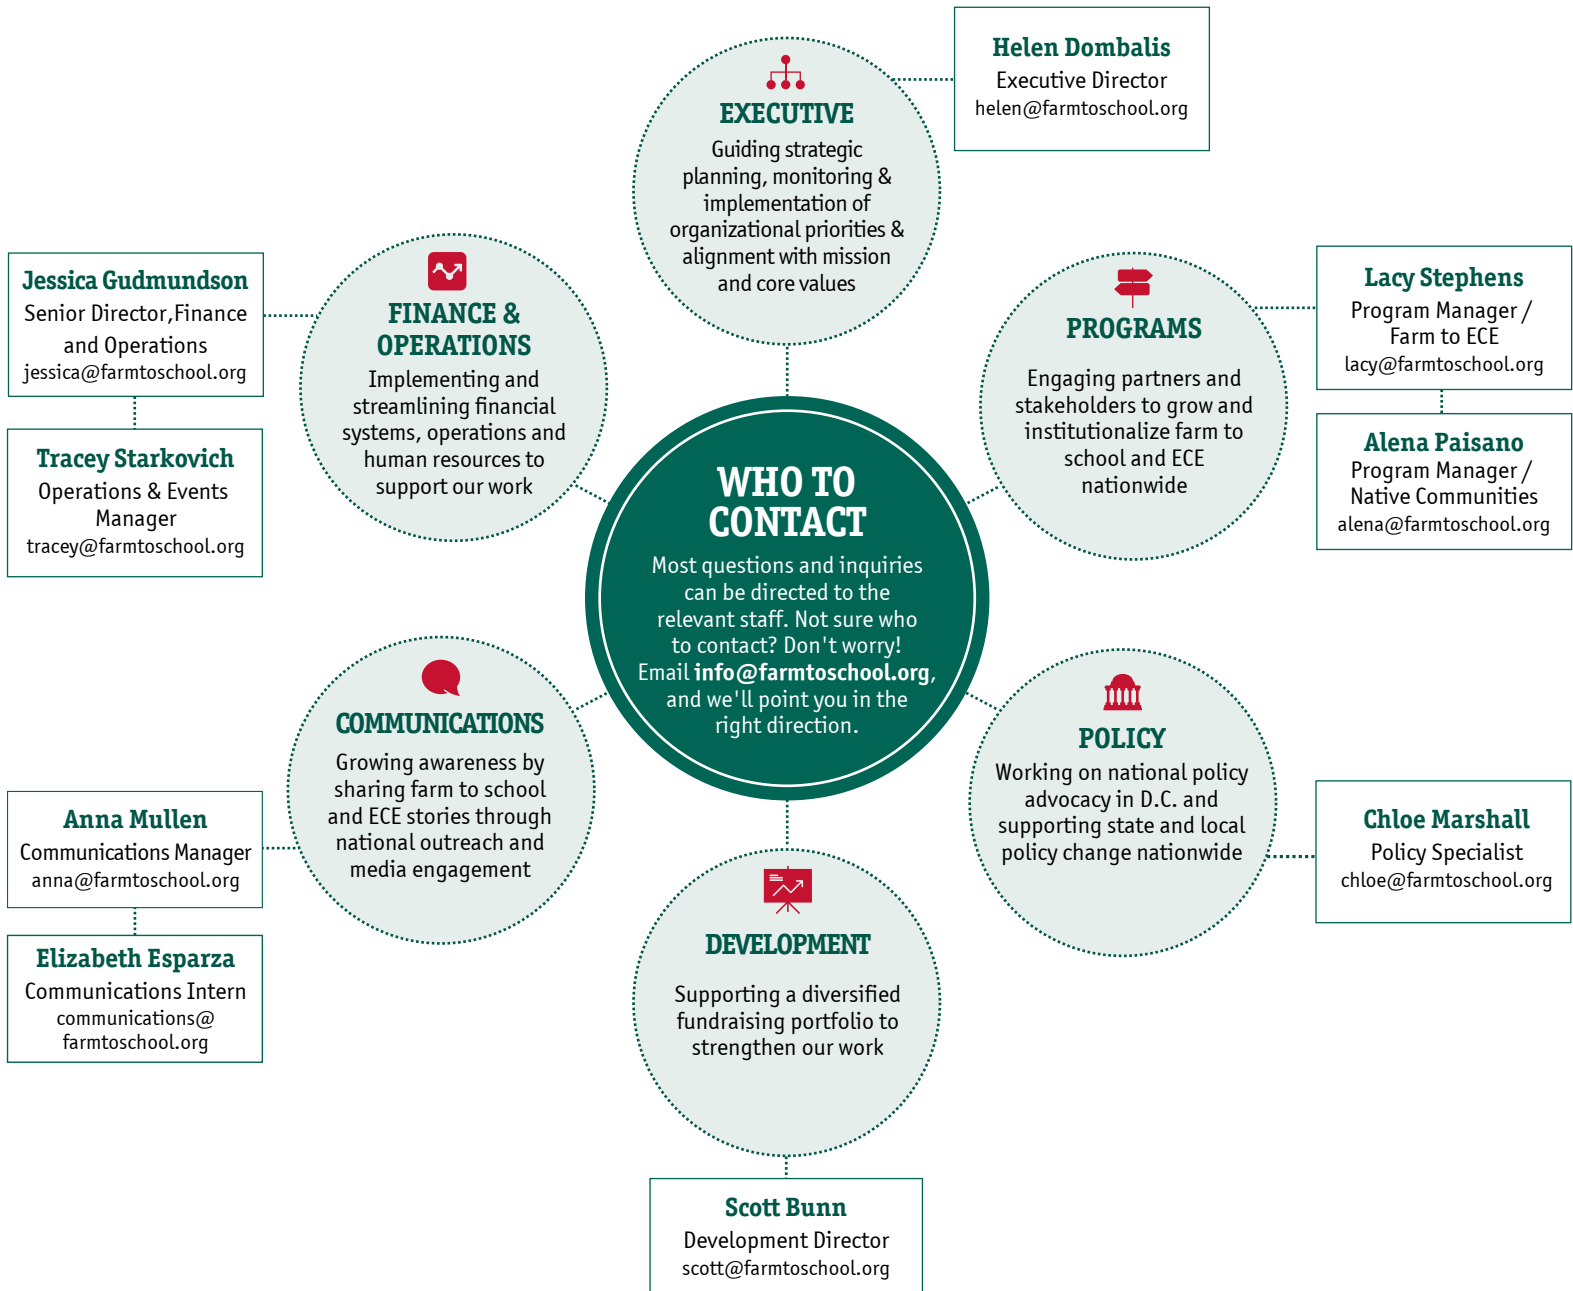

National Staff

National Farm to School Network staff coordinate network activities at the national level, engaging Core and Supporting Partners at the state and local level to institutionalize the farm to school and farm to early care and education (ECE) movement.

FELLOWS, INTERNS & CONTRACTORS

In addition to our full time national staff, we also work with a variety of fellows, interns and contractors to support research, evaluation, website maintenance and resource development.