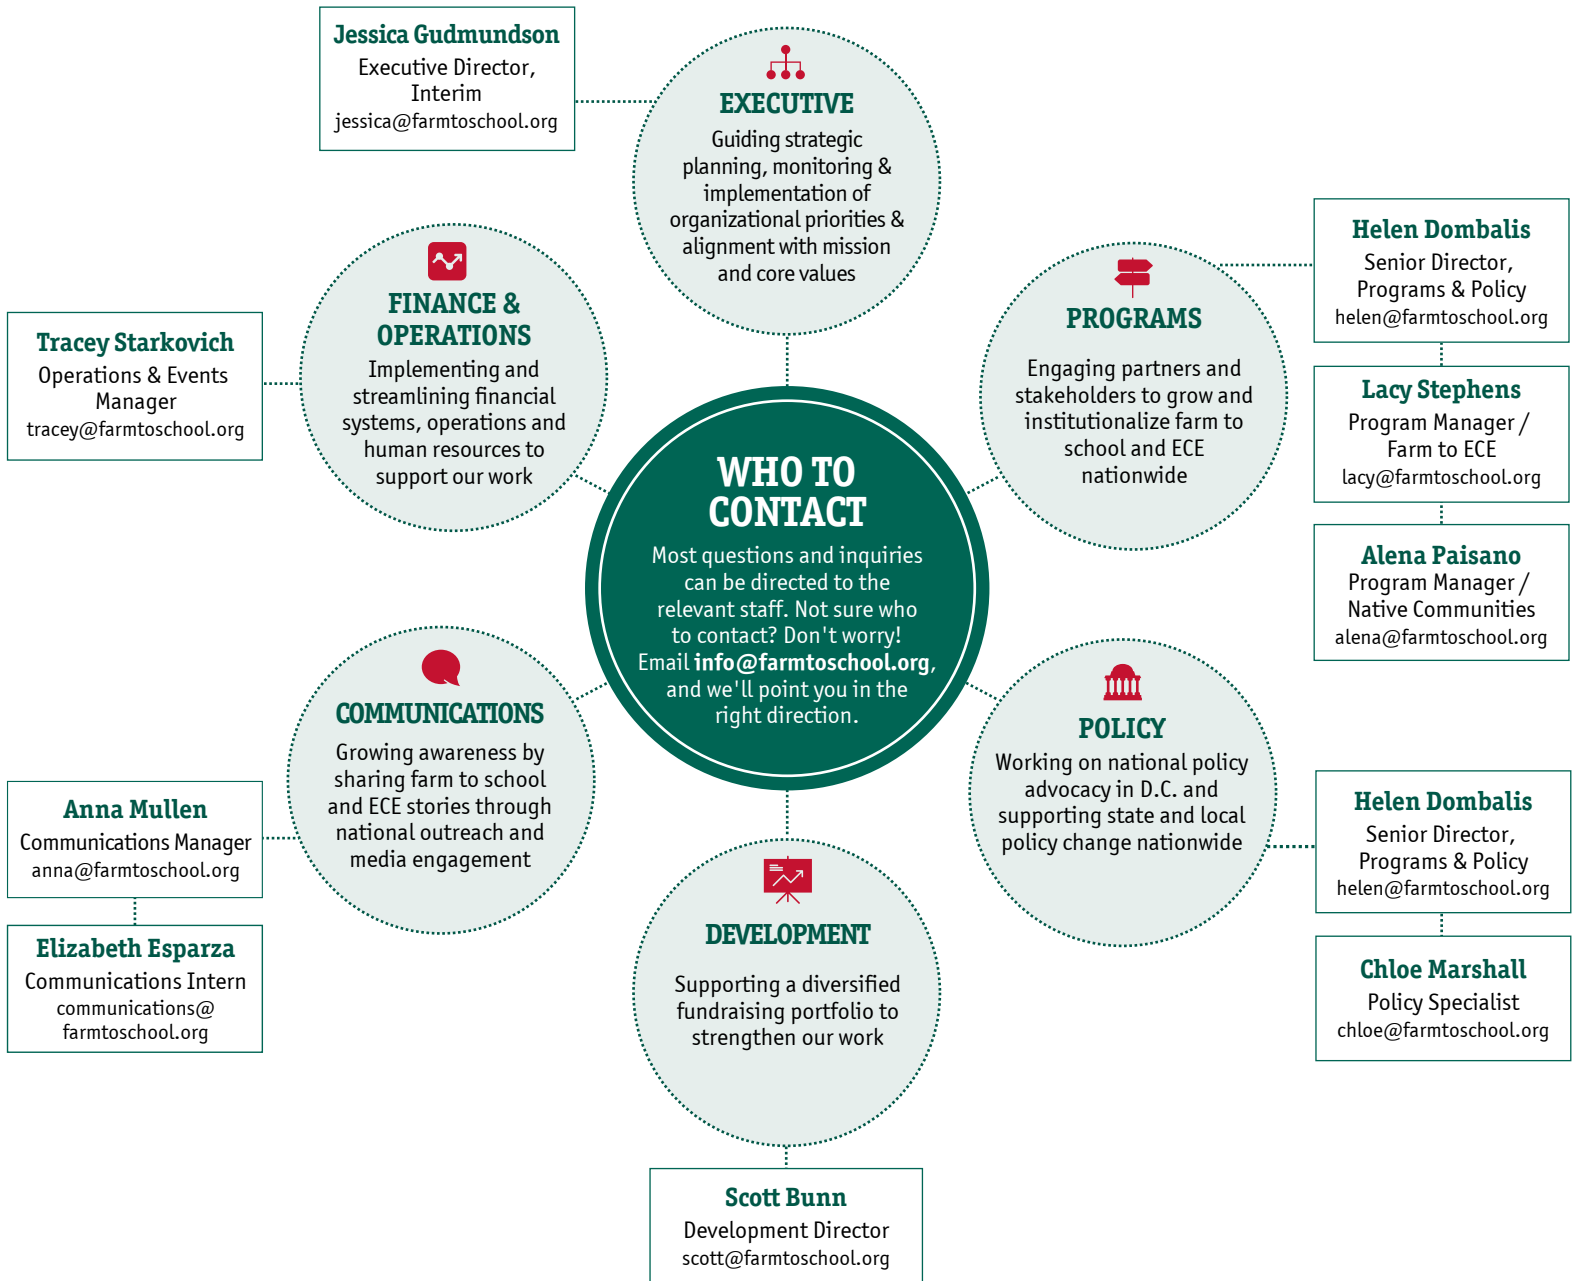

National Staff

National Farm to School Network staff coordinate network activities at the national level, engaging Core and Supporting Partners at the state and local level to institutionalize the farm to school and farm to early care and education (ECE) movement.

FELLOWS, INTERNS & CONTRACTORS

In addition to our full time national staff, we also work with a variety of fellows, interns and contractors to support research, evaluation, website maintenance and resource development.